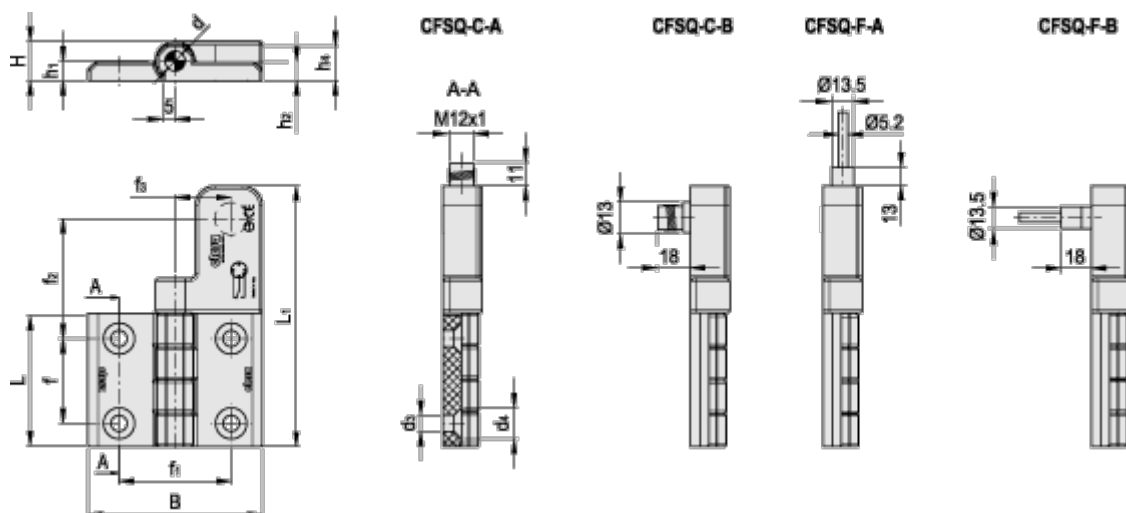

Article number: 2310427021

Description: E+G Hinge with safety switch CFSQ.60-SH-6-F-A-D-2

Measures

B = 70	H = 16
d = 7	h1 = 8
d3 = 6.5	h2 = 7.5
d4 = 12.5	h4 = 15
f = 34	L = 53
f1 = 45	L1 = 110
f2 =	Nm = 5
f3 =	Weight in (g) = 196